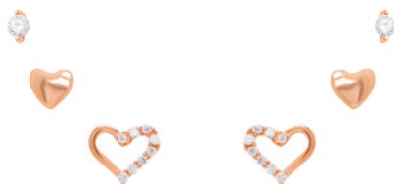

Ref. 160000

SET

Pvd Oro Rosa | Tris Orecchini

€ 39 - Box 6x6

2000000015866